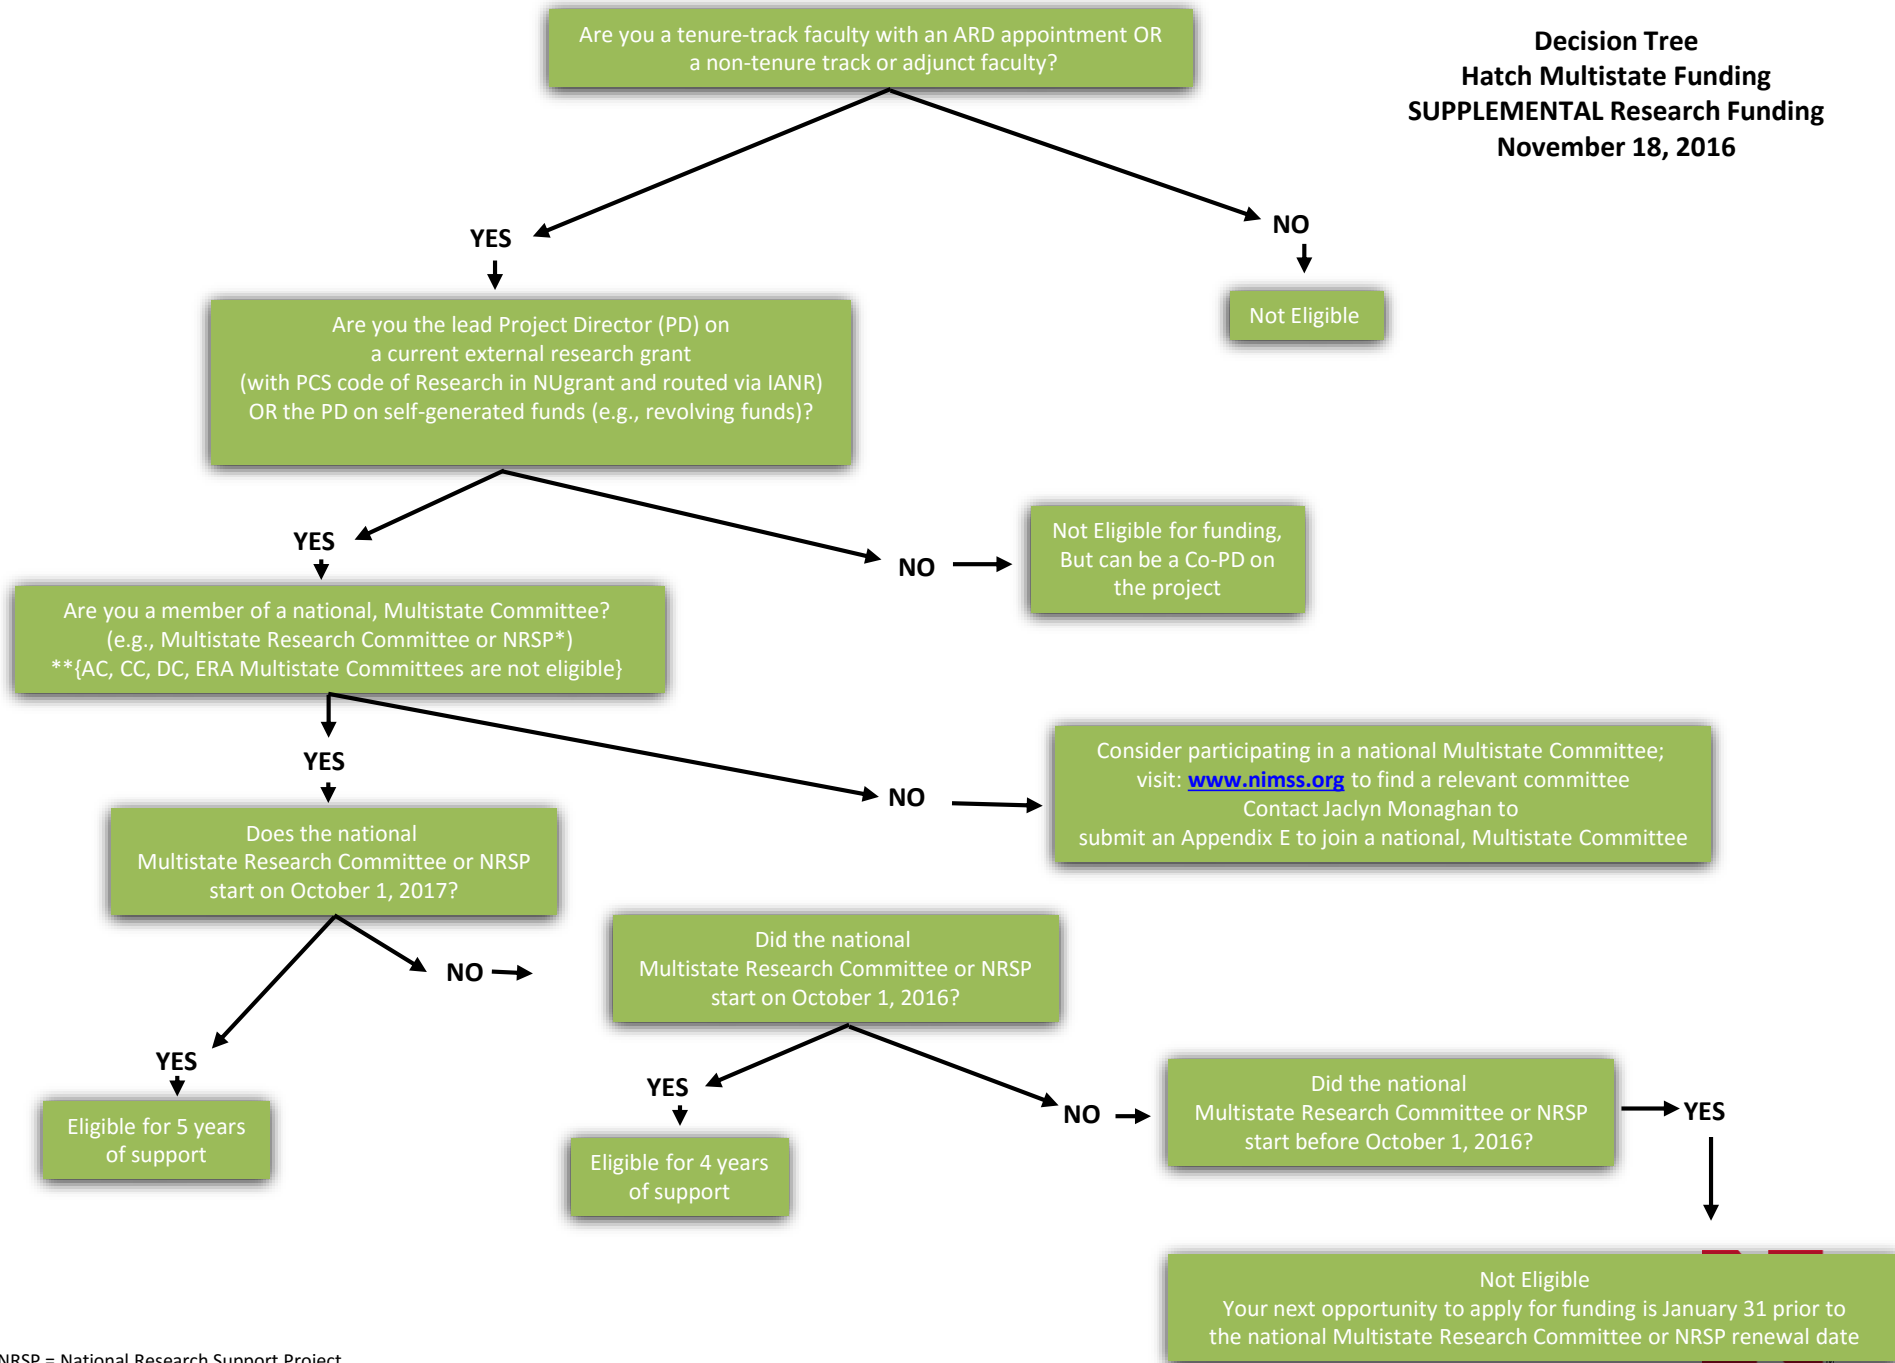

Decision Tree
Hatch Multistate Funding
SUPPLEMENTAL Research Funding
November 18, 2016

*NRSP = National Research Support Project

**AC = Advisory Committee, CC = Coordinating Committee, DC = Development Committee, ERA = integrated research, education, or extension activity