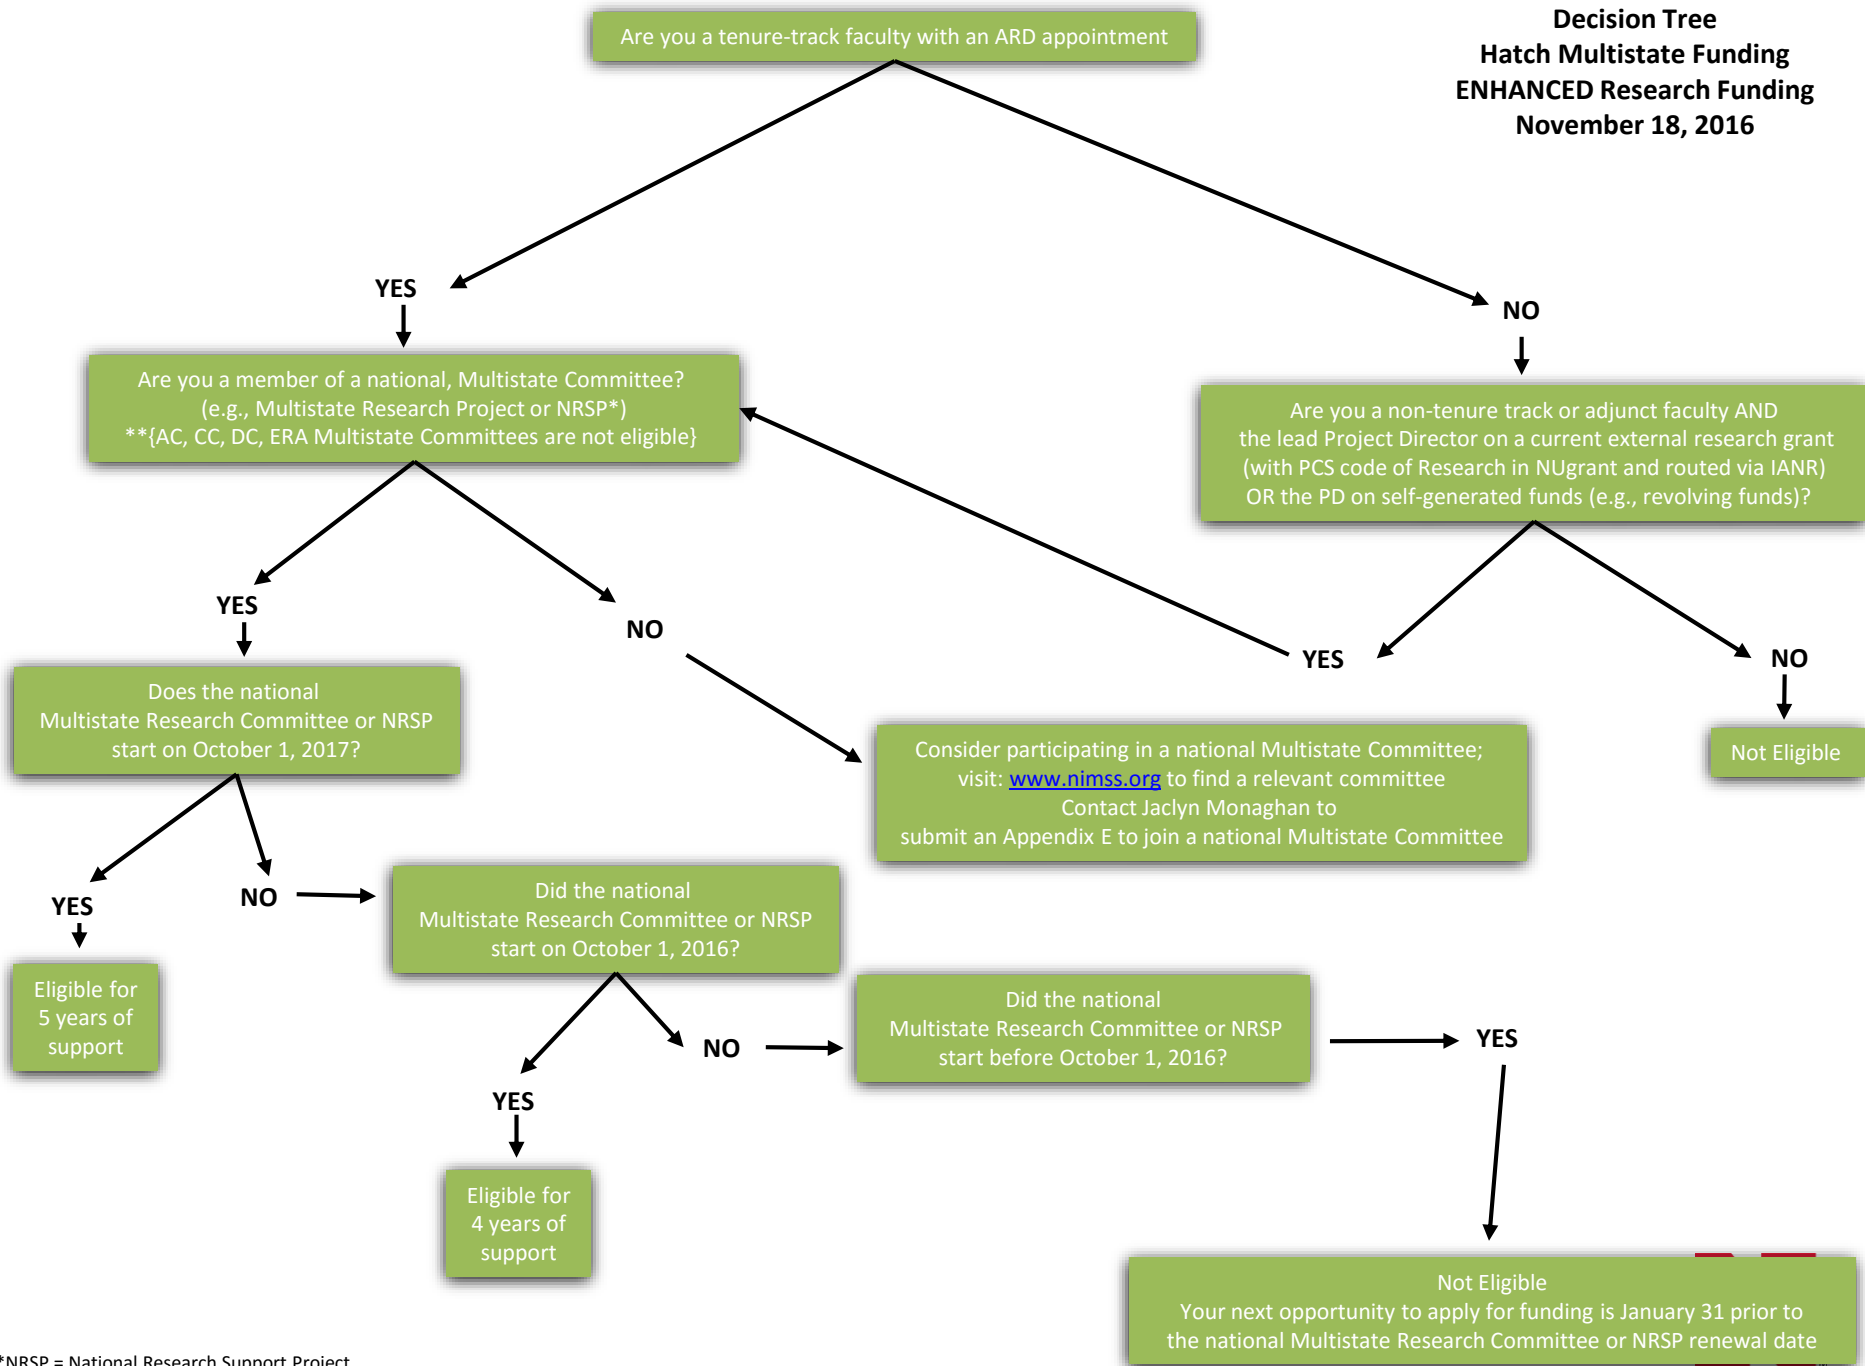

Decision Tree
Hatch Multistate Funding
ENHANCED Research Funding
November 18, 2016

*NRSP = National Research Support Project

**AC = Advisory Committee, CC = Coordinating Committee, DC = Development Committee, ERA = integrated research, education, or extension activity